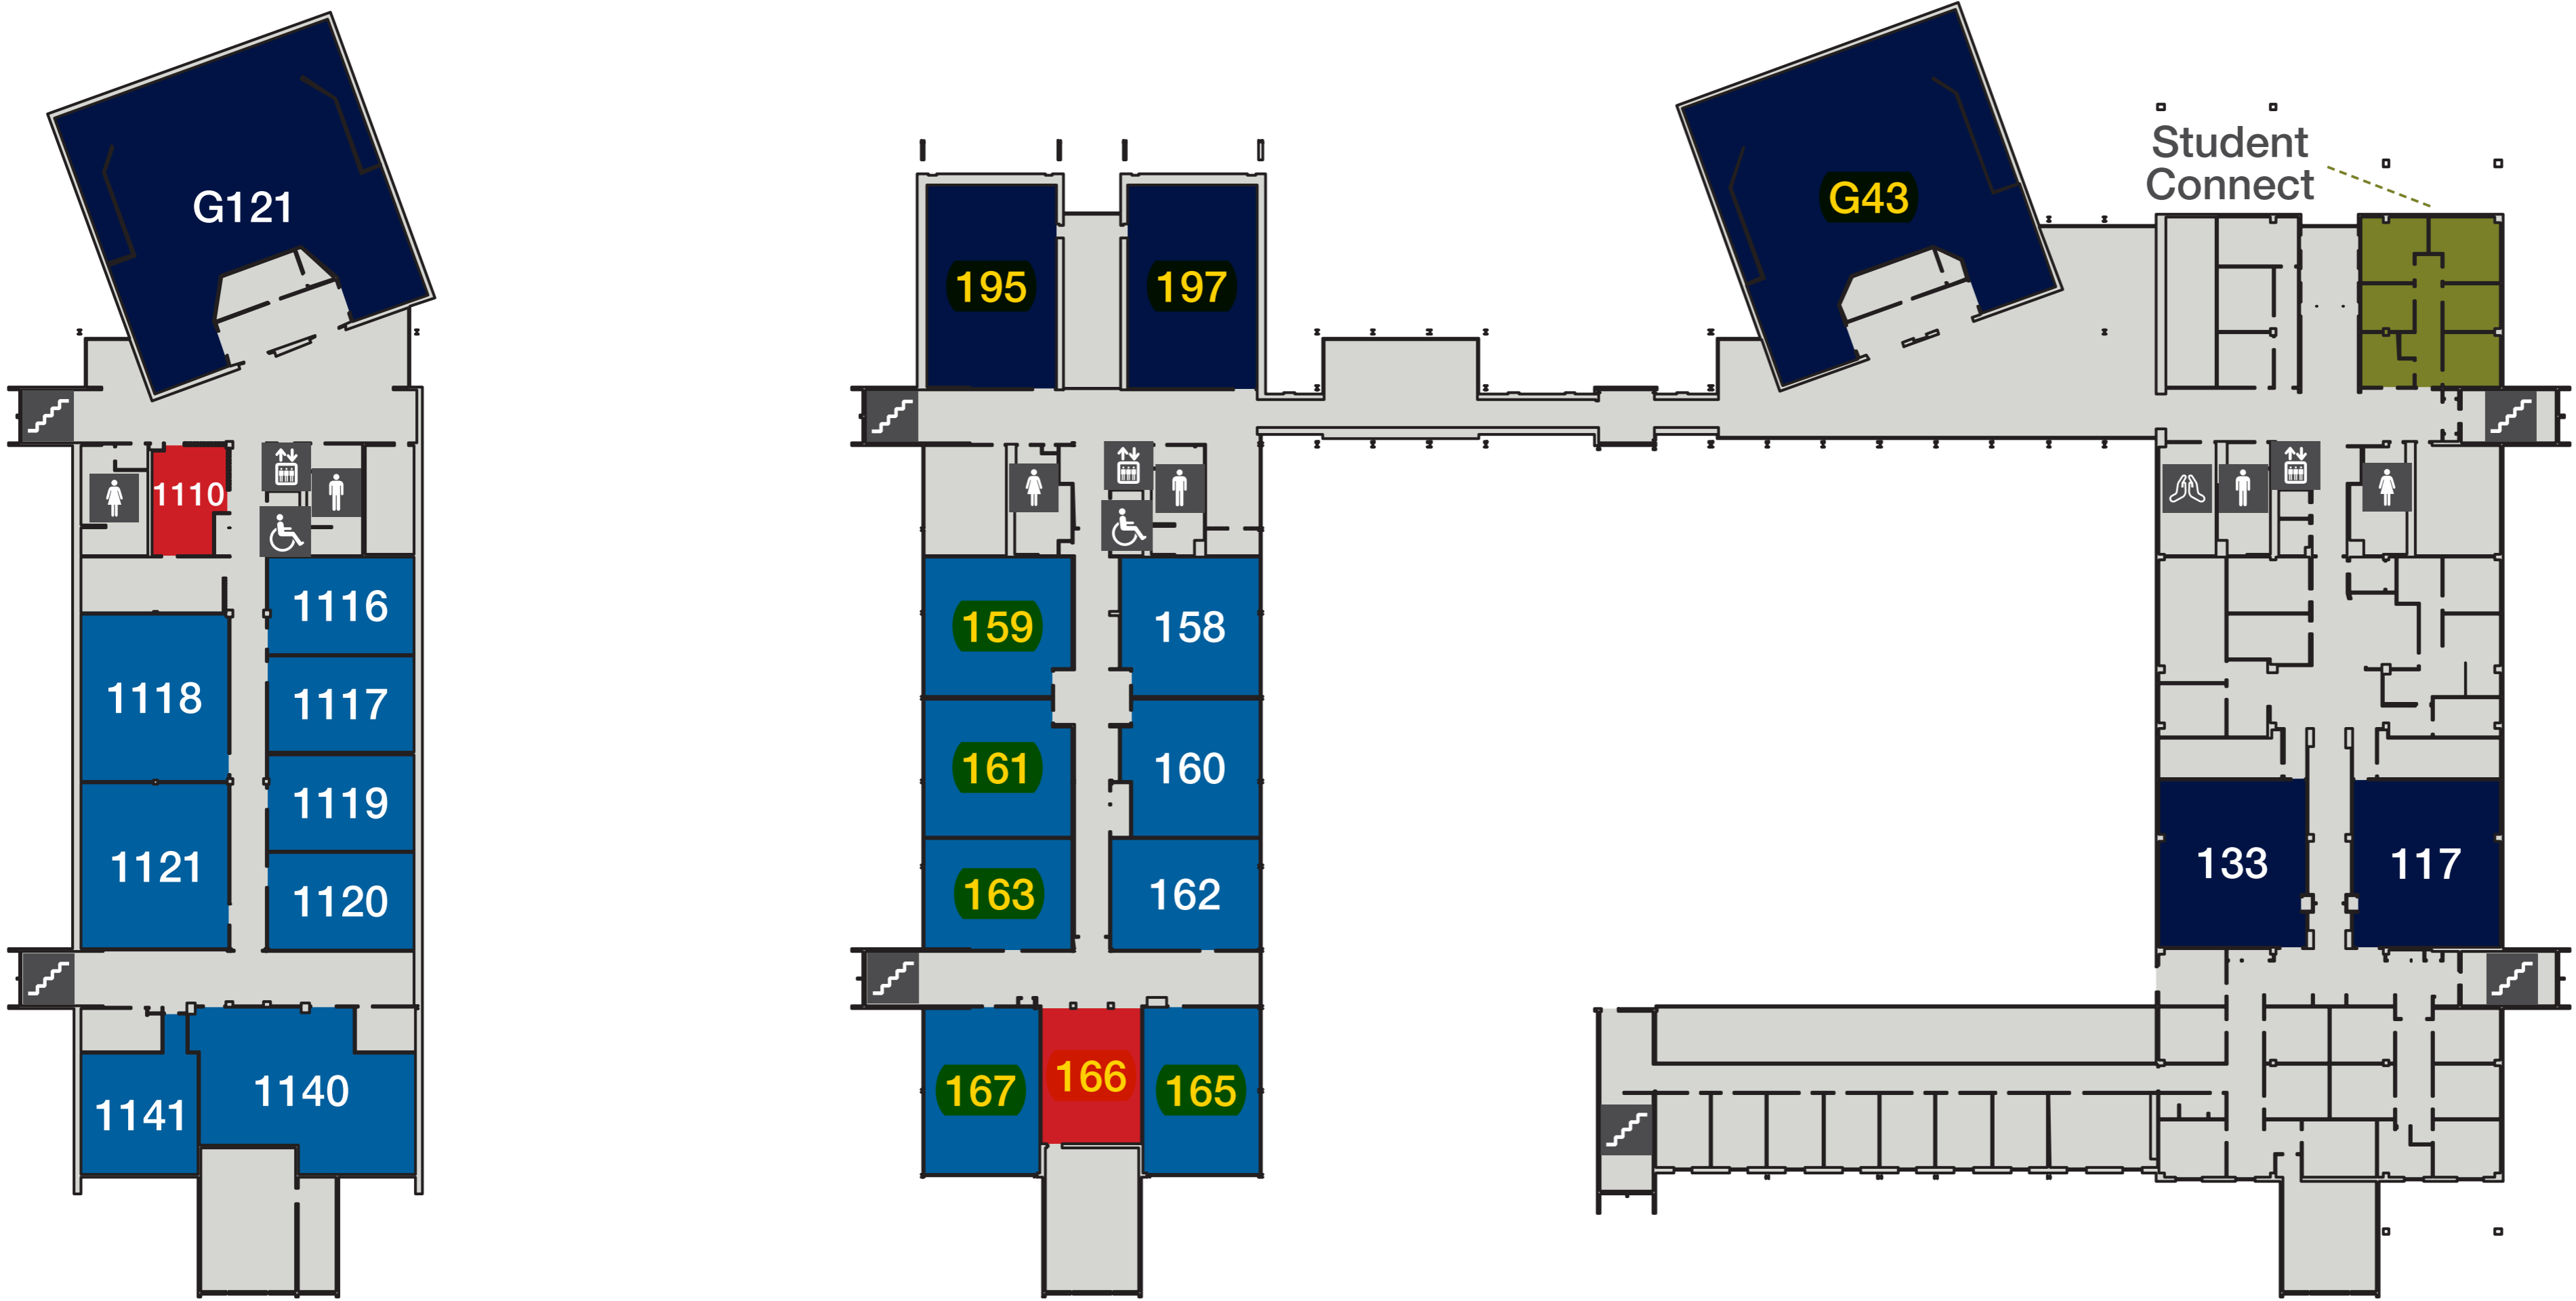

Room colour guide

- | | | |
|---|---|--|
| ● Study Space | ● Student Space | ● Nursing Lab |
| ● Lecture Theatre | ● Computer Lab | ● Science Lab |
| ● Tutorial/Class Room | ● Psychology IT Lab | ● Library |

Icon legend

- | | | |
|--|--|--|
|  Female toilet |  Cafeteria |  Lift |
|  Male toilet |  Parenting room |  Stairs |
|  Accessible toilet |  Prayer room | |

level
02

901

level
01

903

902

901

level
0G

930