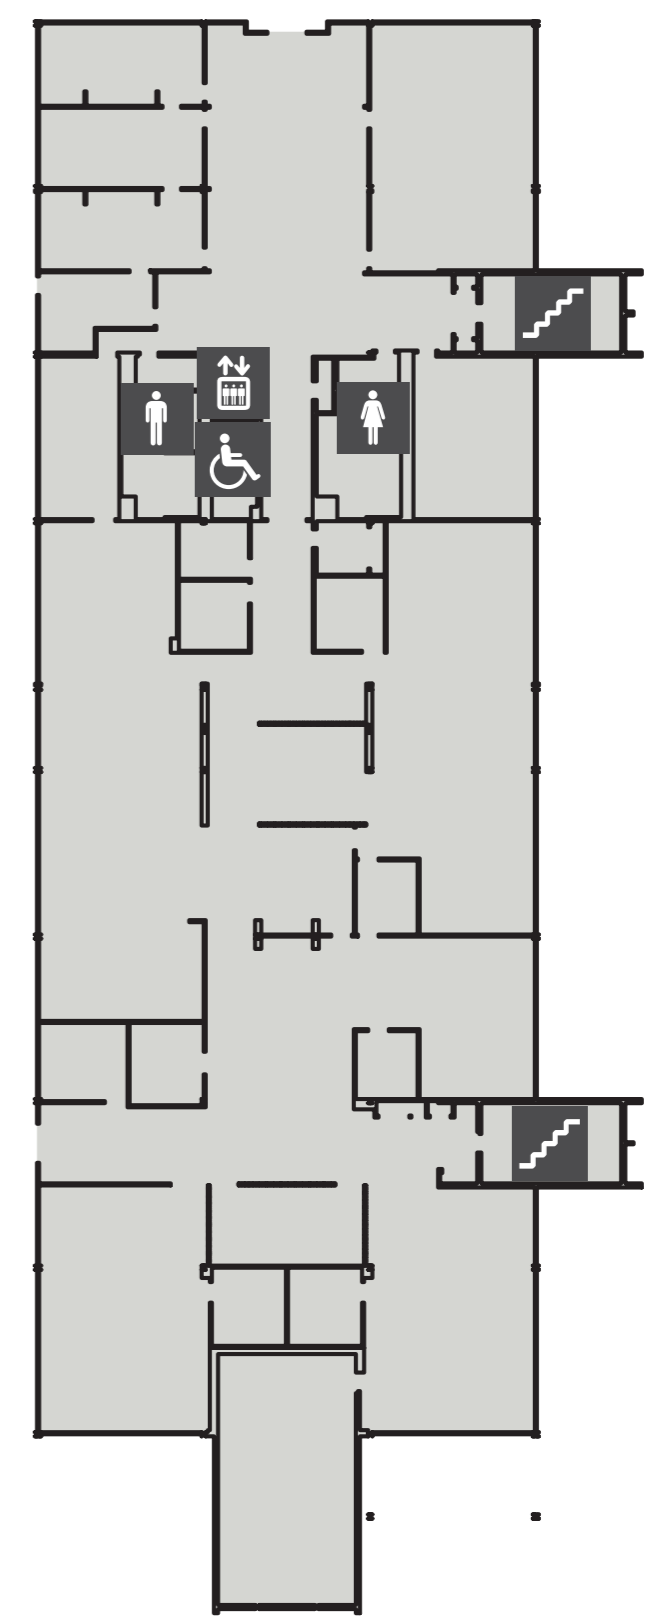

Room colour guide

- | | | |
|---|---|--|
| ● Study Space | ● Student Space | ● Nursing Lab |
| ● Lecture Theatre | ● Computer Lab | ● Science Lab |
| ● Tutorial/Class Room | ● Psychology IT Lab | ● Library |

Icon legend

- | | | |
|--|--|--|
|  Female toilet |  Cafeteria |  Lift |
|  Male toilet |  Parenting room |  Stairs |
|  Accessible toilet |  Prayer room | |

level
02

901

level
01

903

902

901