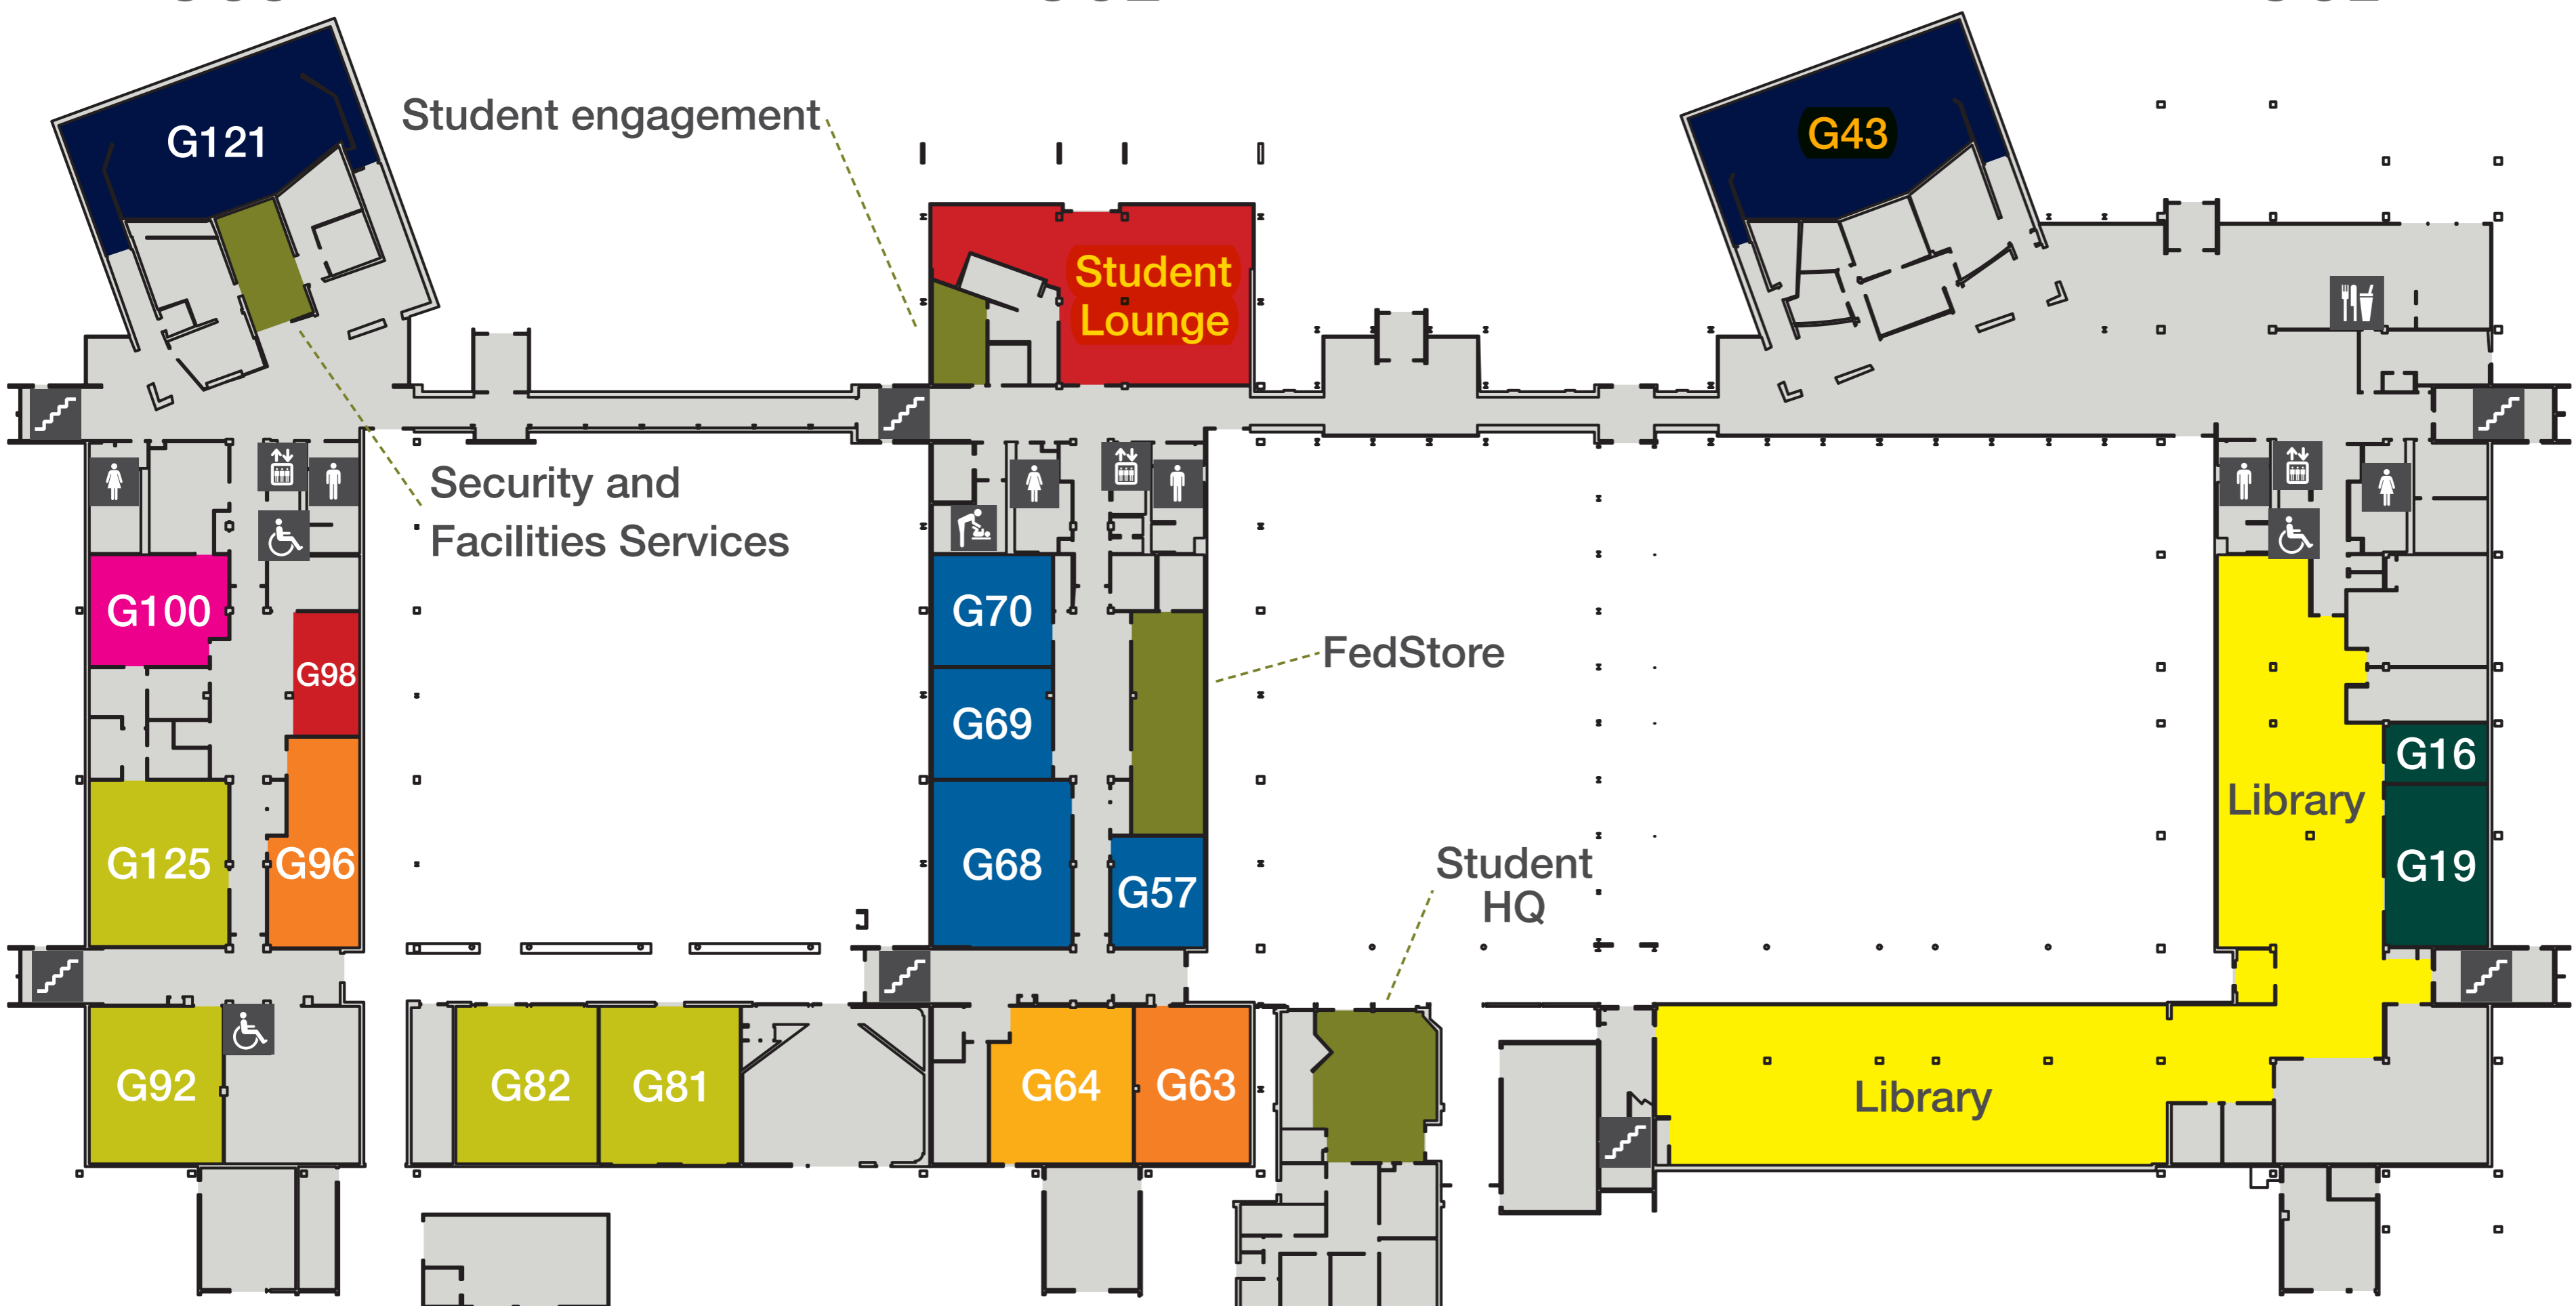

Room colour guide

- | | | |
|---|---|--|
| ● Study Space | ● Student Space | ● Nursing Lab |
| ● Lecture Theatre | ● Computer Lab | ● Science Lab |
| ● Tutorial/Class Room | ● Psychology IT Lab | ● Library |

Icon legend

- | | | |
|--|--|--|
|  Female toilet |  Cafeteria |  Lift |
|  Male toilet |  Parenting room |  Stairs |
|  Accessible toilet |  Prayer room | |

level
02

901

level
01

903

902

901

level
0G

930